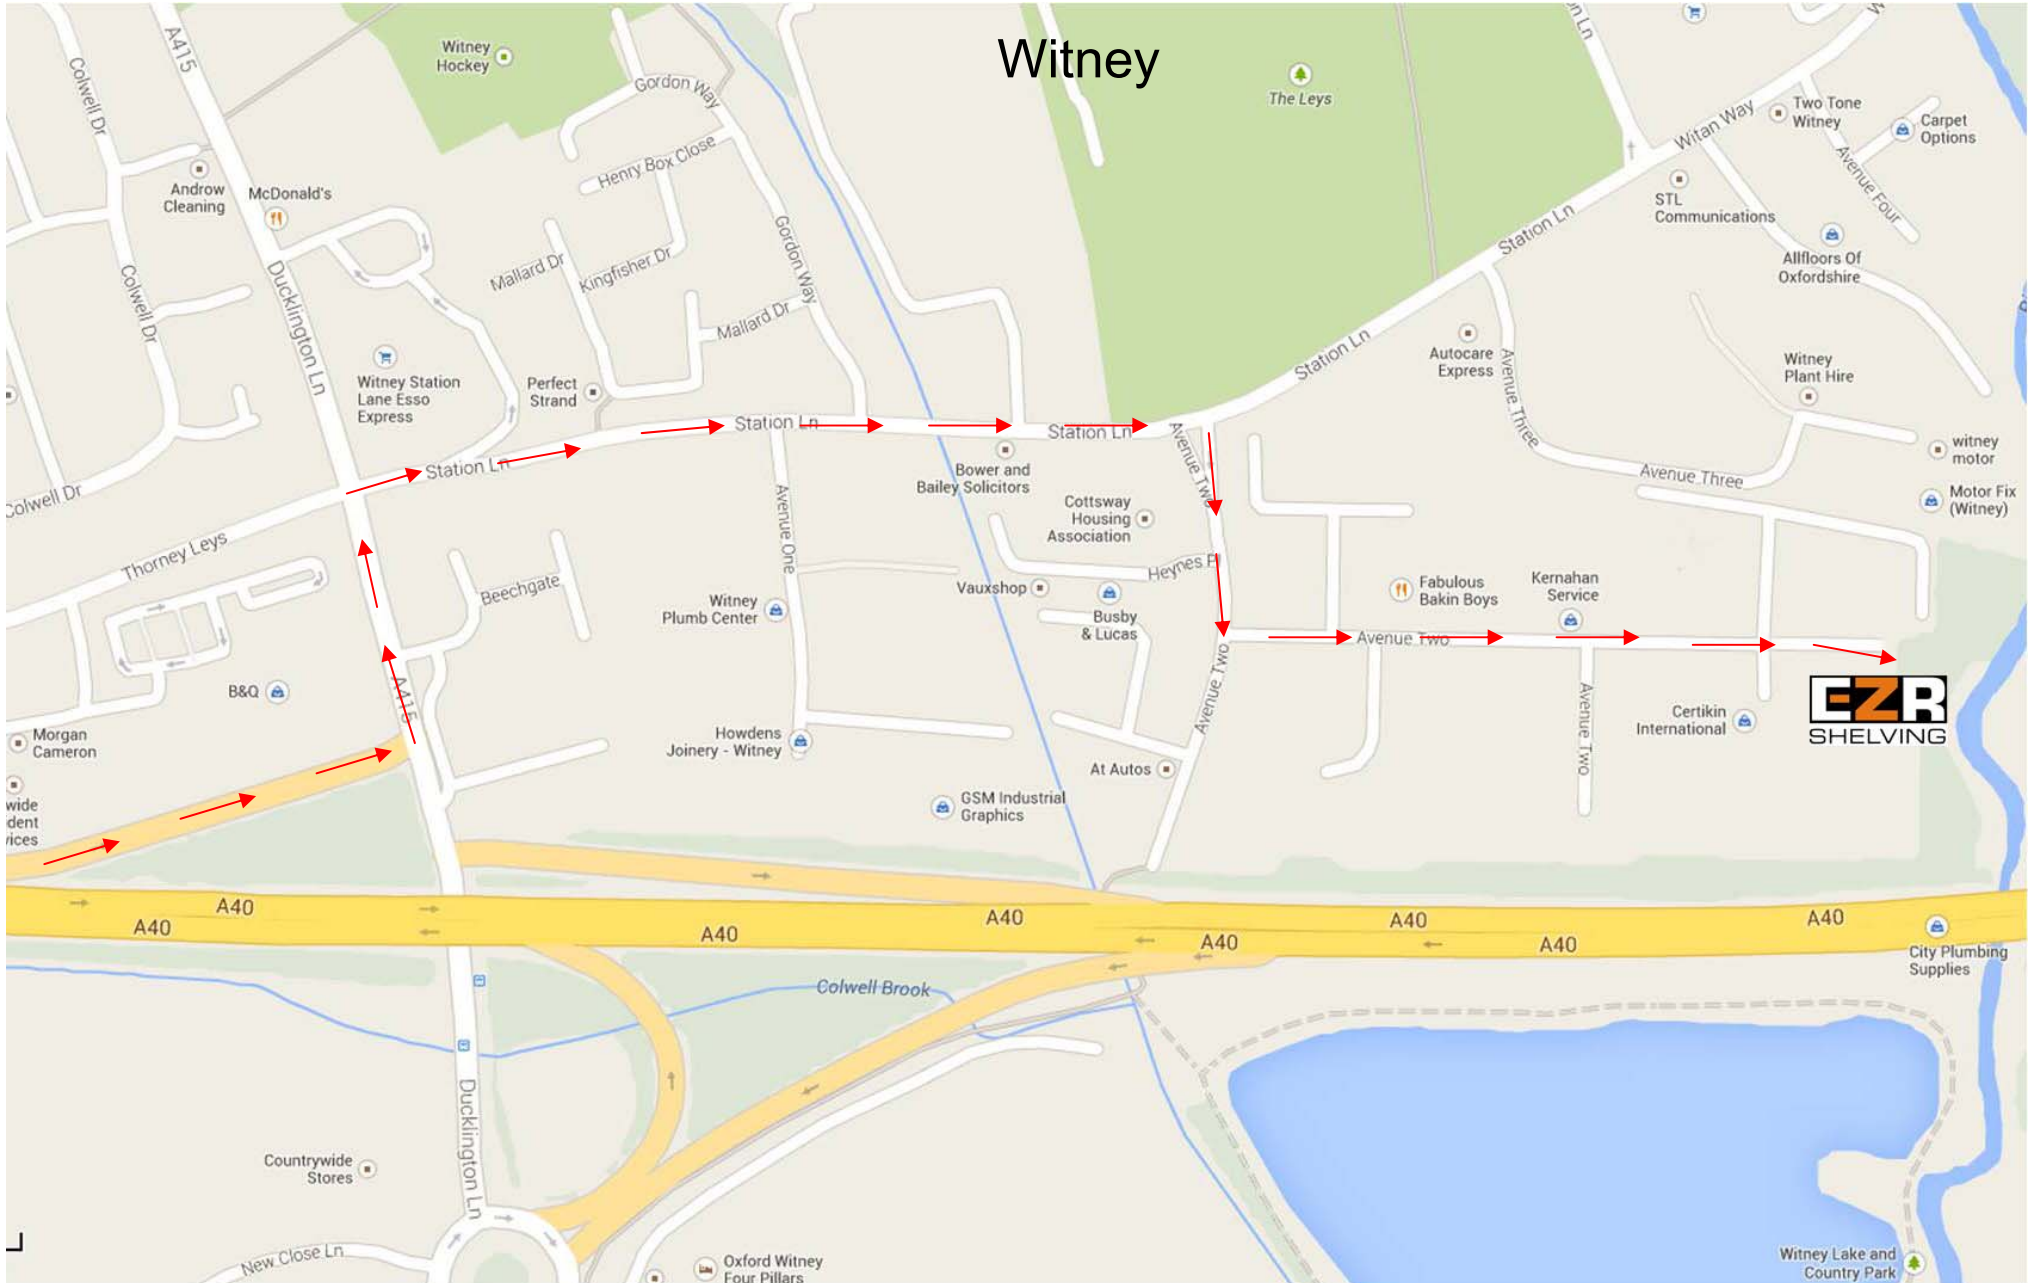

Directions to EZR Shelving from A40 eastbound

Take main 'Witney' exit and follow the arrows

E-Z-Rect Ltd, Avenue Two, Station Lane, Witney, OX28 4FH

Any problems, please call - Tel: 01993 779494