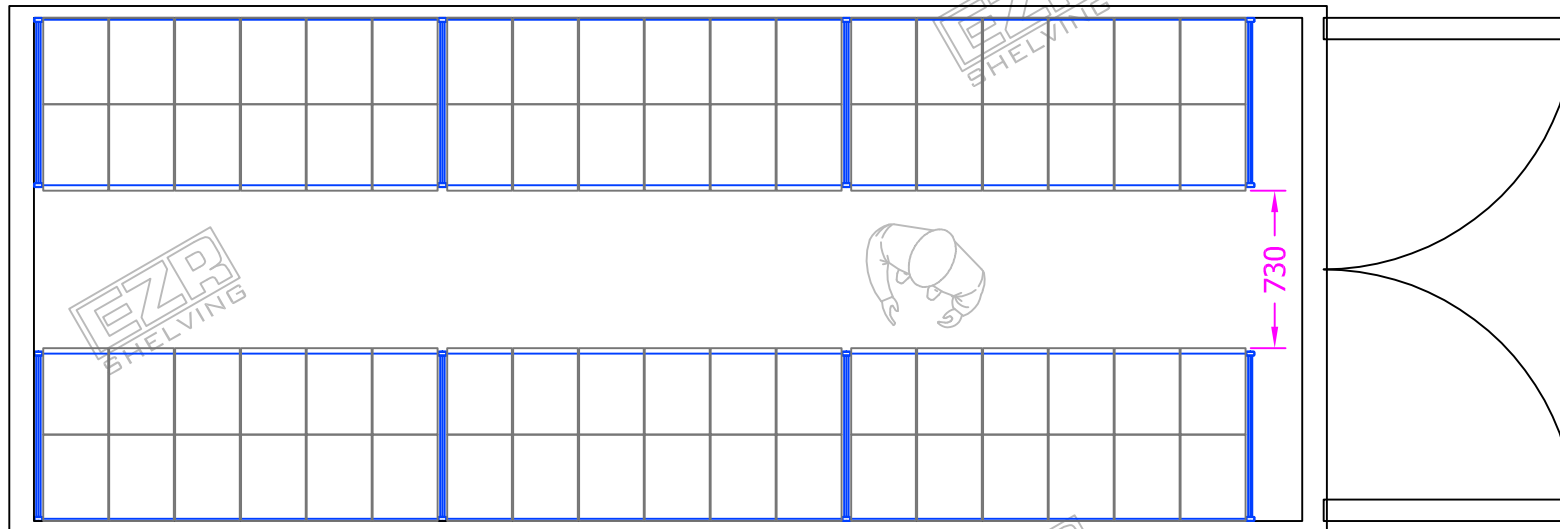

FRONT ELEVATION

END ELEVATION

PLAN VIEW

ARCHIVE BOX DIMENSIONS  
260 H x 300 W x 400 D

TOTAL BOXES STORED = 576

ARCHIVE BOX STORAGE  
SHELVING IN 20'  
SHIPPING CONTAINERS