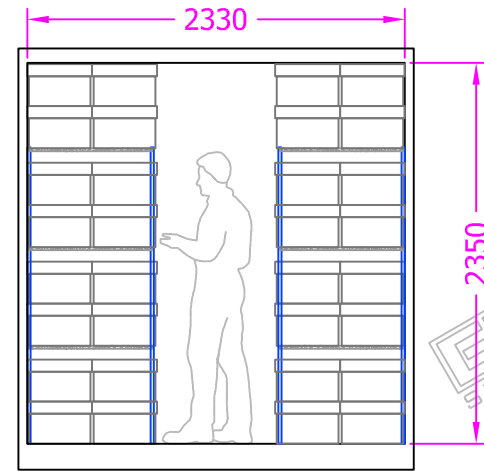

FRONT ELEVATION

END ELEVATION

PLAN VIEW

ARCHIVE BOX DIMENSIONS  
260 H x 300 W x 400 D

TOTAL BOXES STORED = 576

ARCHIVE BOX STORAGE  
SHELVING IN 20'  
SHIPPING CONTAINERS